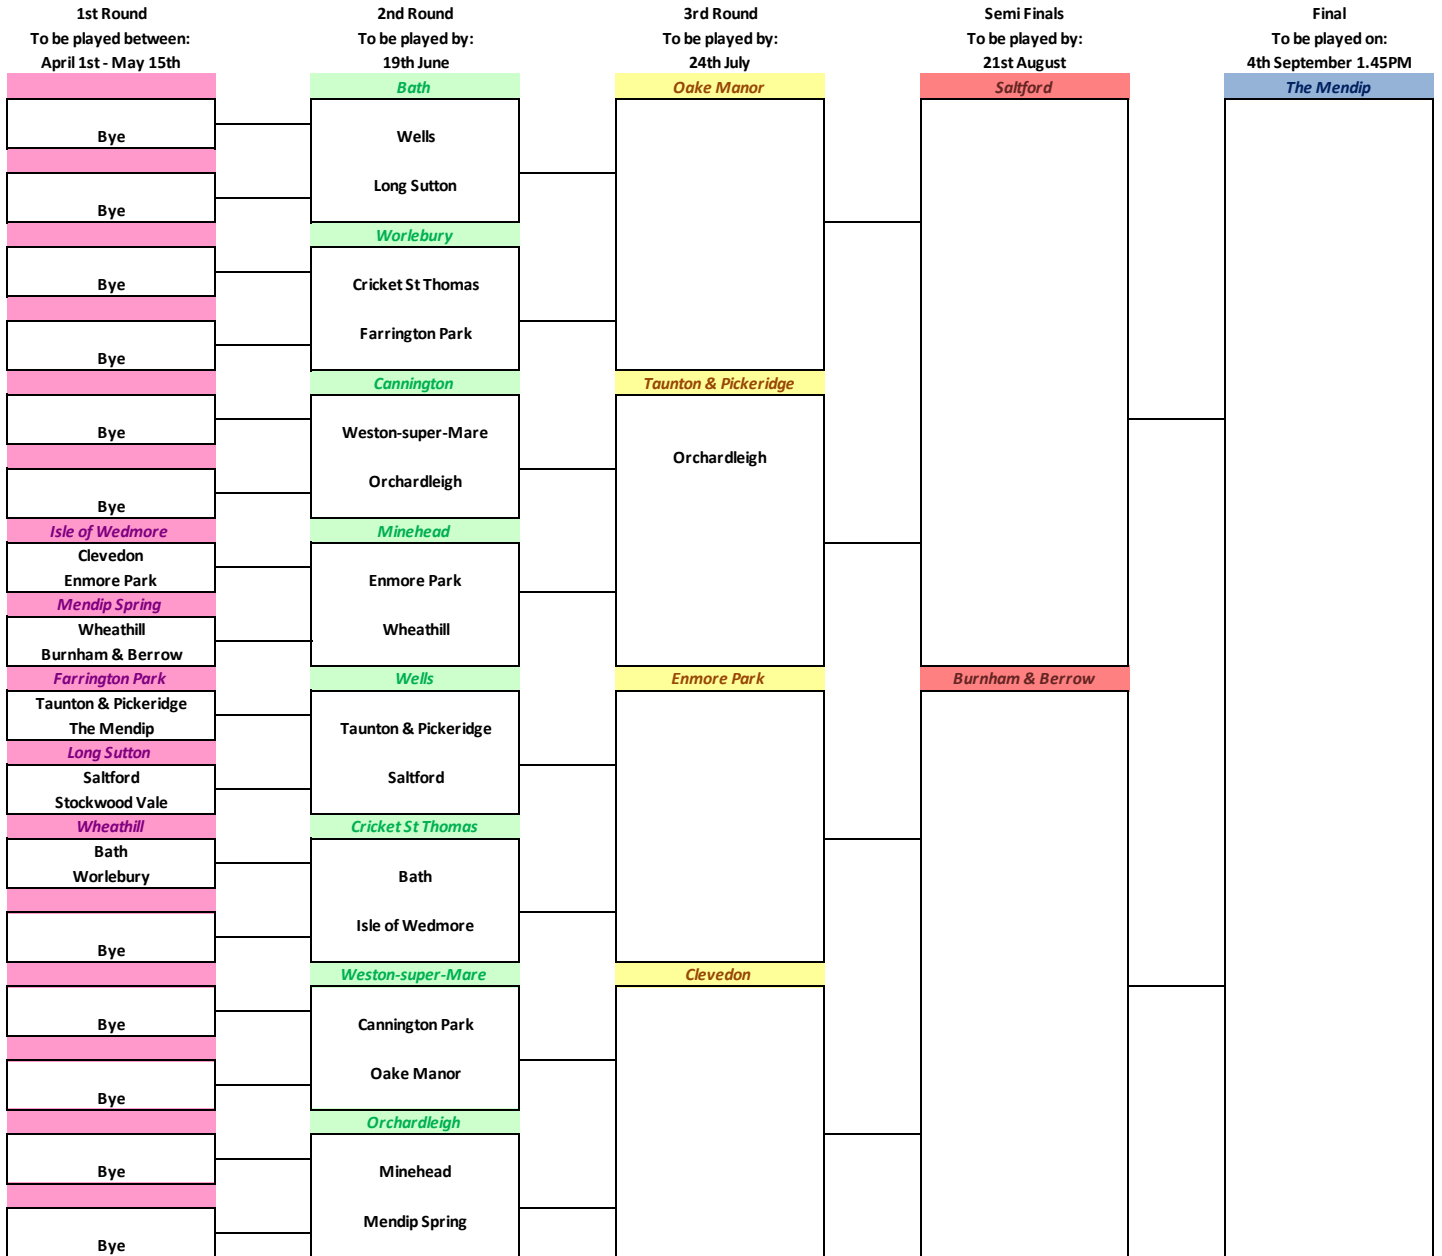

SOMERSEX LADIES COUNTY GOLF ASSOCIATION

Centenary Plate 2022

Match results to
Angie Frith at
slcgacompsc@yahoo.com
01225 447005

WINNERS:

HANDICAP ALLOWANCE - HALF COMBINED COURSE HANDICAP