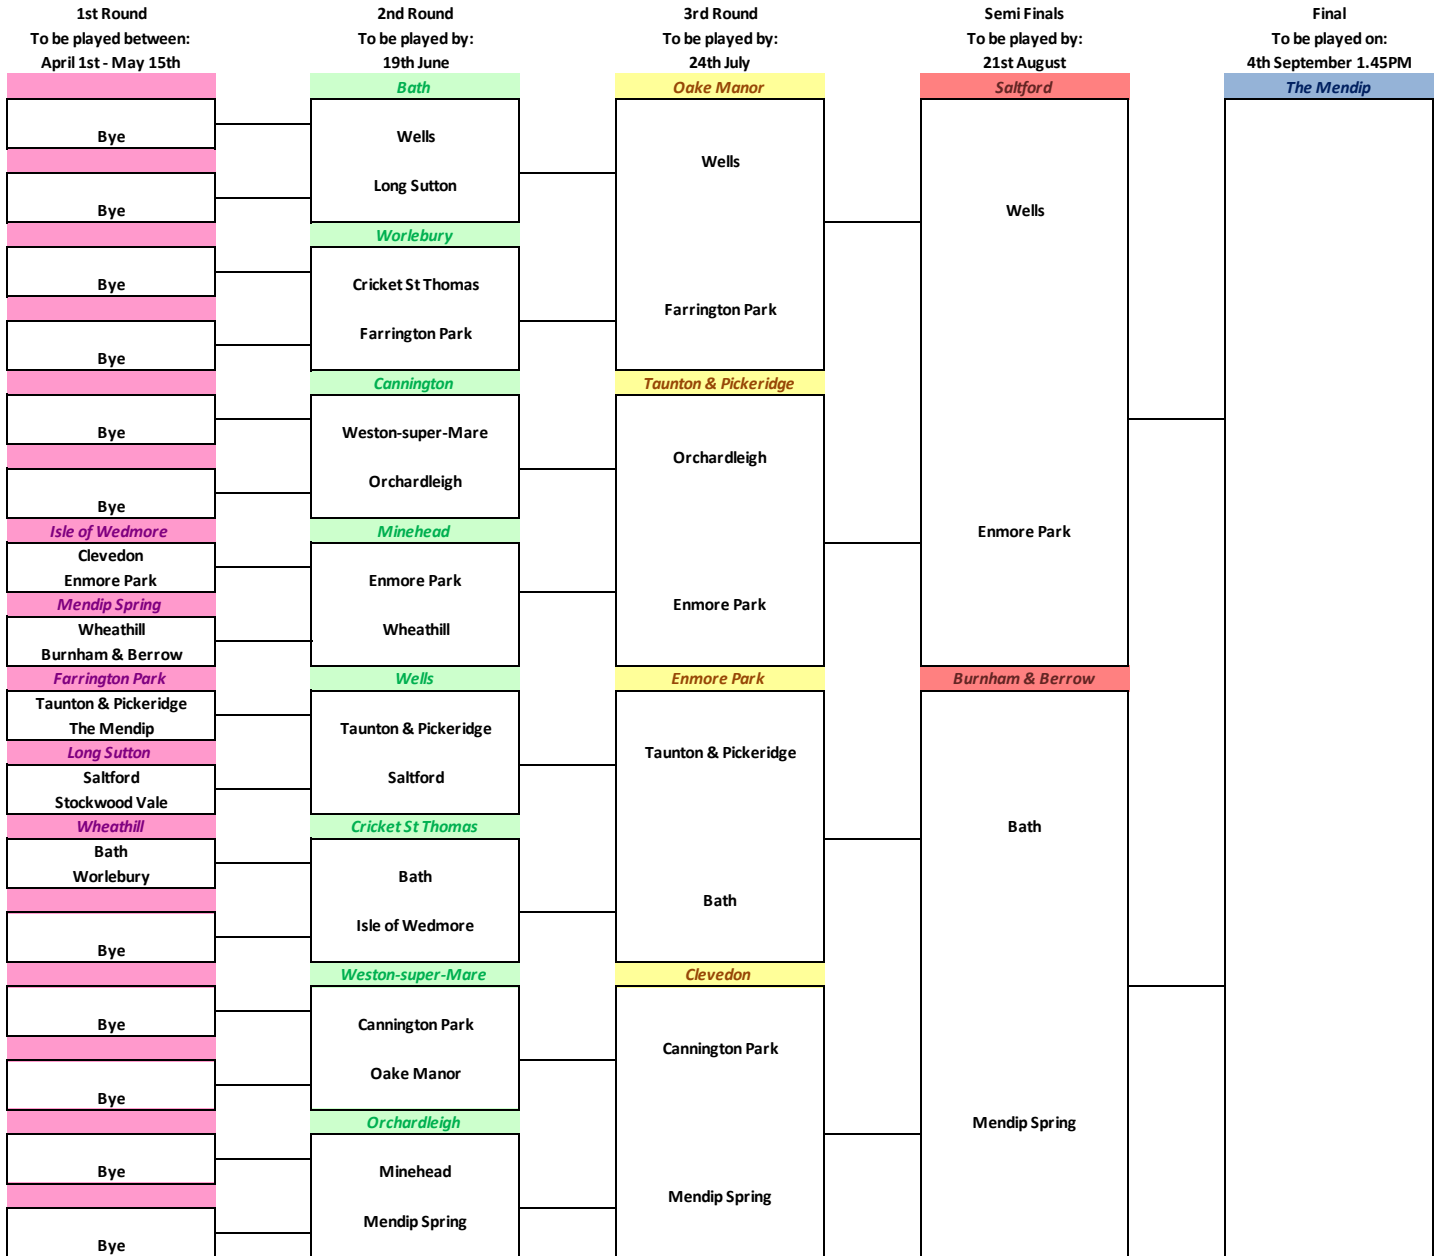

SOMERSEX LADIES COUNTY GOLF ASSOCIATION

Centenary Plate 2022

Match results to
Angie Frith at
slcgacompsc@yahoo.com
01225 447005

WINNERS:

HANDICAP ALLOWANCE - HALF COMBINED COURSE HANDICAP