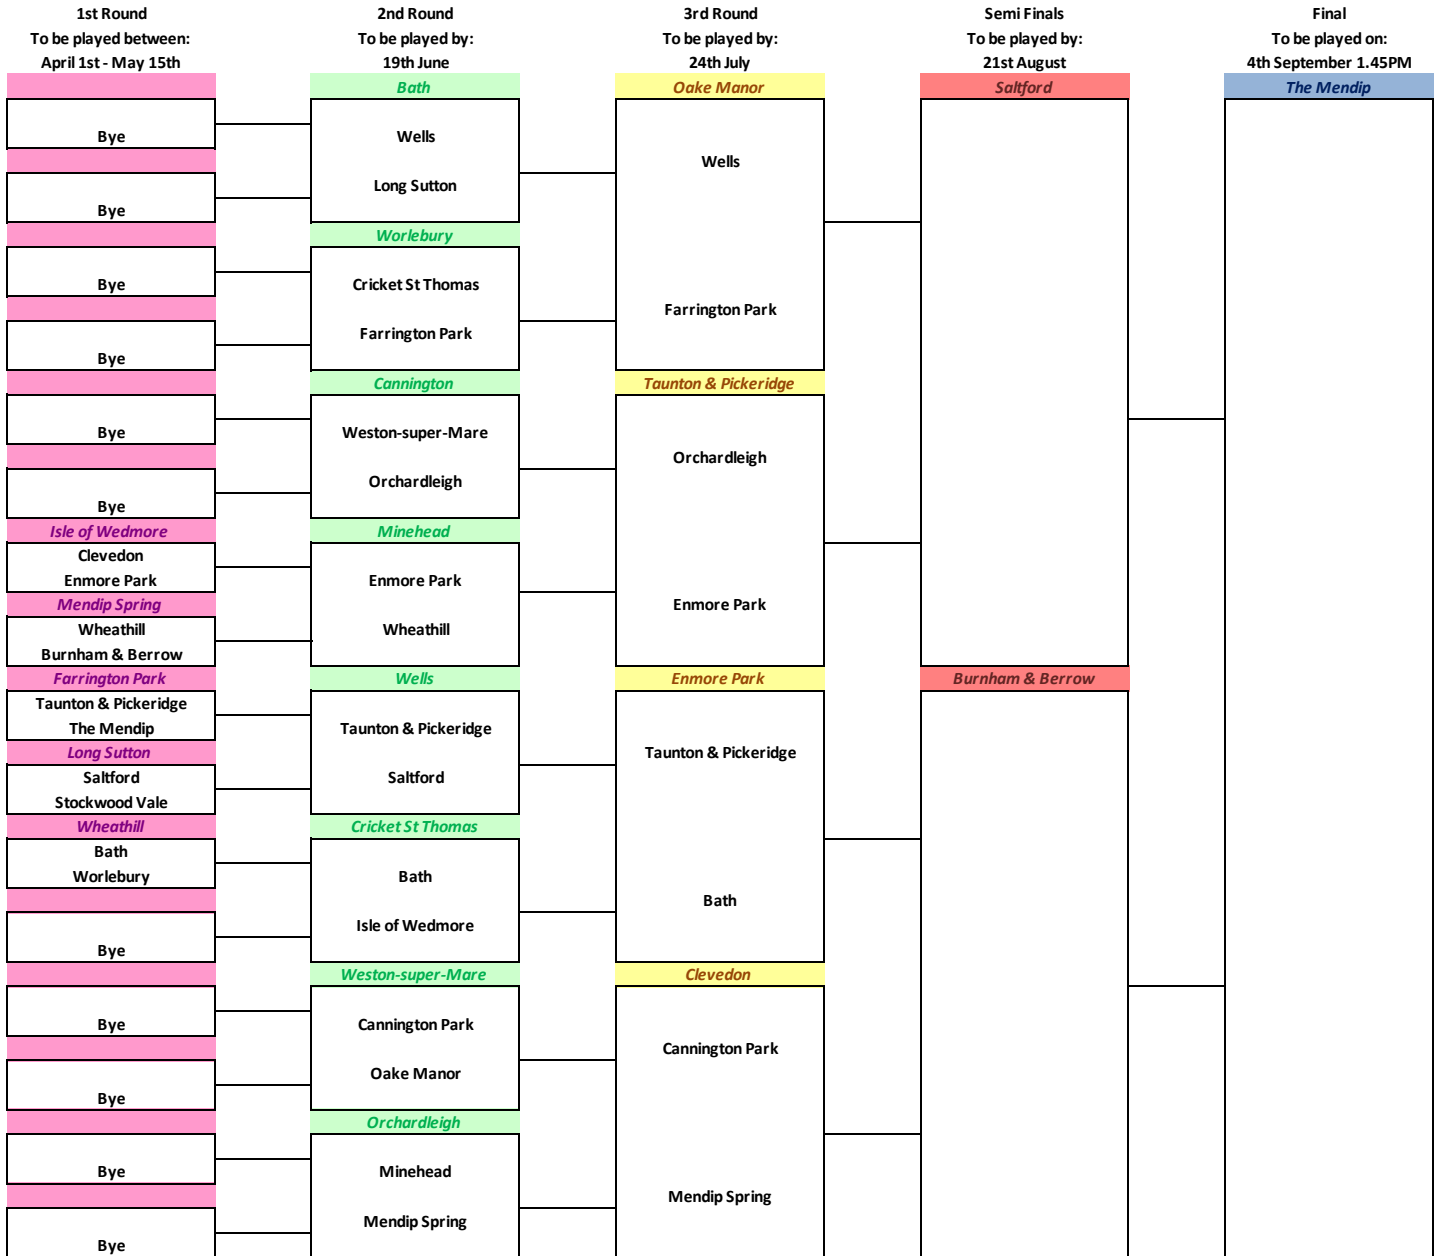

SOMERSEX LADIES COUNTY GOLF ASSOCIATION

Centenary Plate 2022

Match results to
Angie Frith at
slcgacompsc@yahoo.com
01225 447005

WINNERS:

HANDICAP ALLOWANCE - HALF COMBINED COURSE HANDICAP